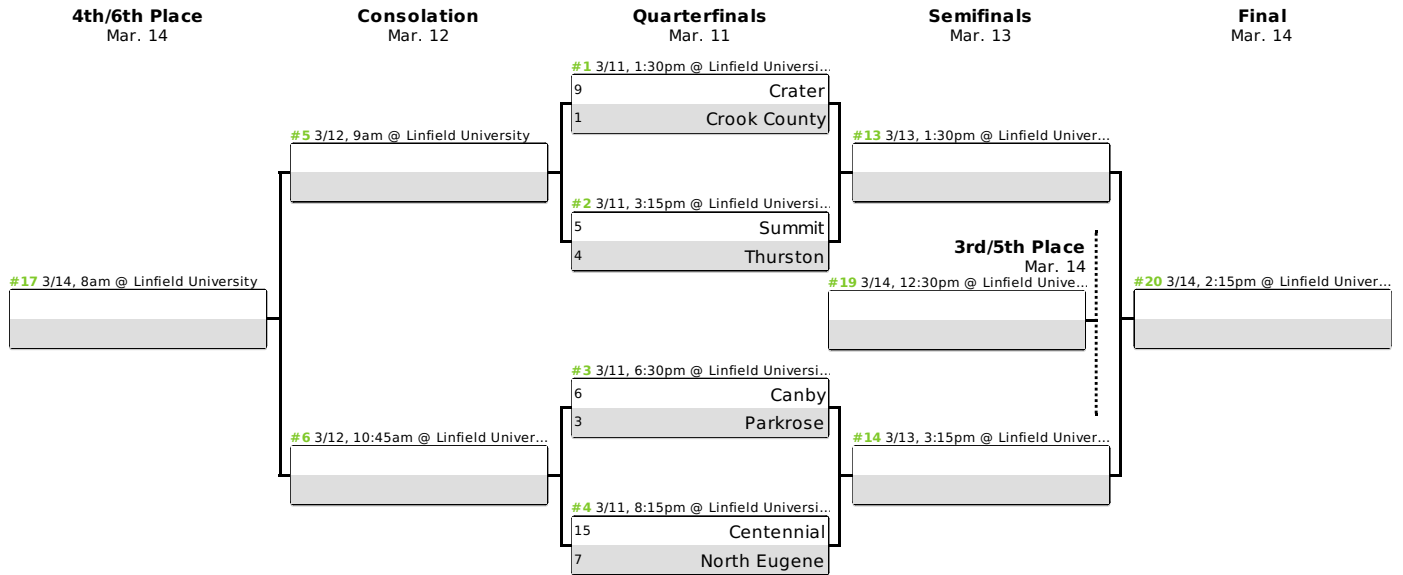

# 2026 OSAA / OnPoint Community Credit Union 5A Boys Basketball State Championship

March 11-14, Linfield University, McMinnville

**Round 1**  
Mar. 6

16	Lebanon	55
1	<b>Crook County</b>	<b>73</b>

9	<b>Crater</b>	<b>61</b>
8	Wilsonville	50