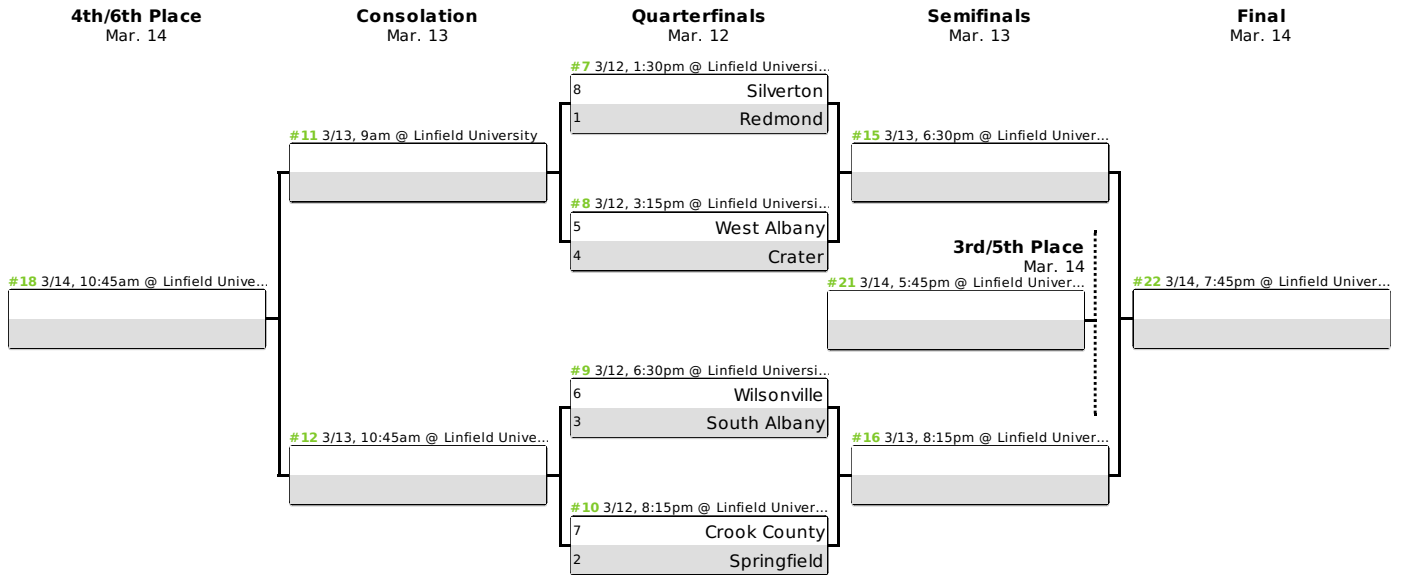

2026 OSAA / OnPoint Community Credit Union 5A Girls Basketball State Championship

March 12-14, Linfield University, McMinnville

Round 1
Mar. 7

Round 1
Mar. 7

16	North Eugene	16
1	Redmond	102
3/7, 4pm		
9	Summit	52
8	Silverton	62
3/7, 5pm		

30	Eagle Point	14
62	South Albany	3
3/7, 5pm		
46	Lebanon	11
69	Wilsonville	6
3/7, 5pm		

12	Bend	46
5	West Albany	76
3/7, 7pm		
13	Canby	30
4	Crater	90
3/7, 5pm		

46	La Salle Prep	10
61	Crook County	7
3/7, 3pm		
22	Putnam	15
65	Springfield	2
3/7, 6pm		

The team with the better Adjusted Playoff Ranking (APR) shall be the designated home team (bottom team in the matchup).