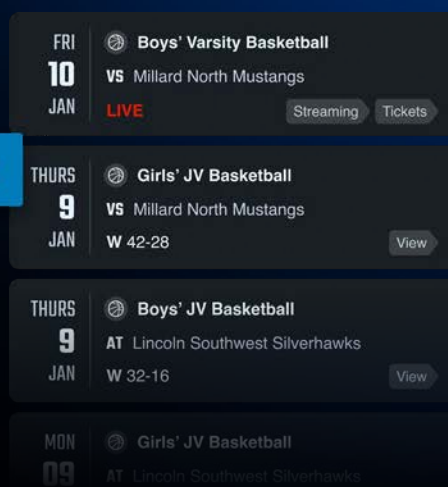

Do More With Hudl

Support your favorite teams and athletes no matter where they play.

More tools for athletes to succeed on and off the field.

More access for fans to follow along and stay engaged.

More opportunities to support your school in meaningful ways.

More visibility for every team, every season.