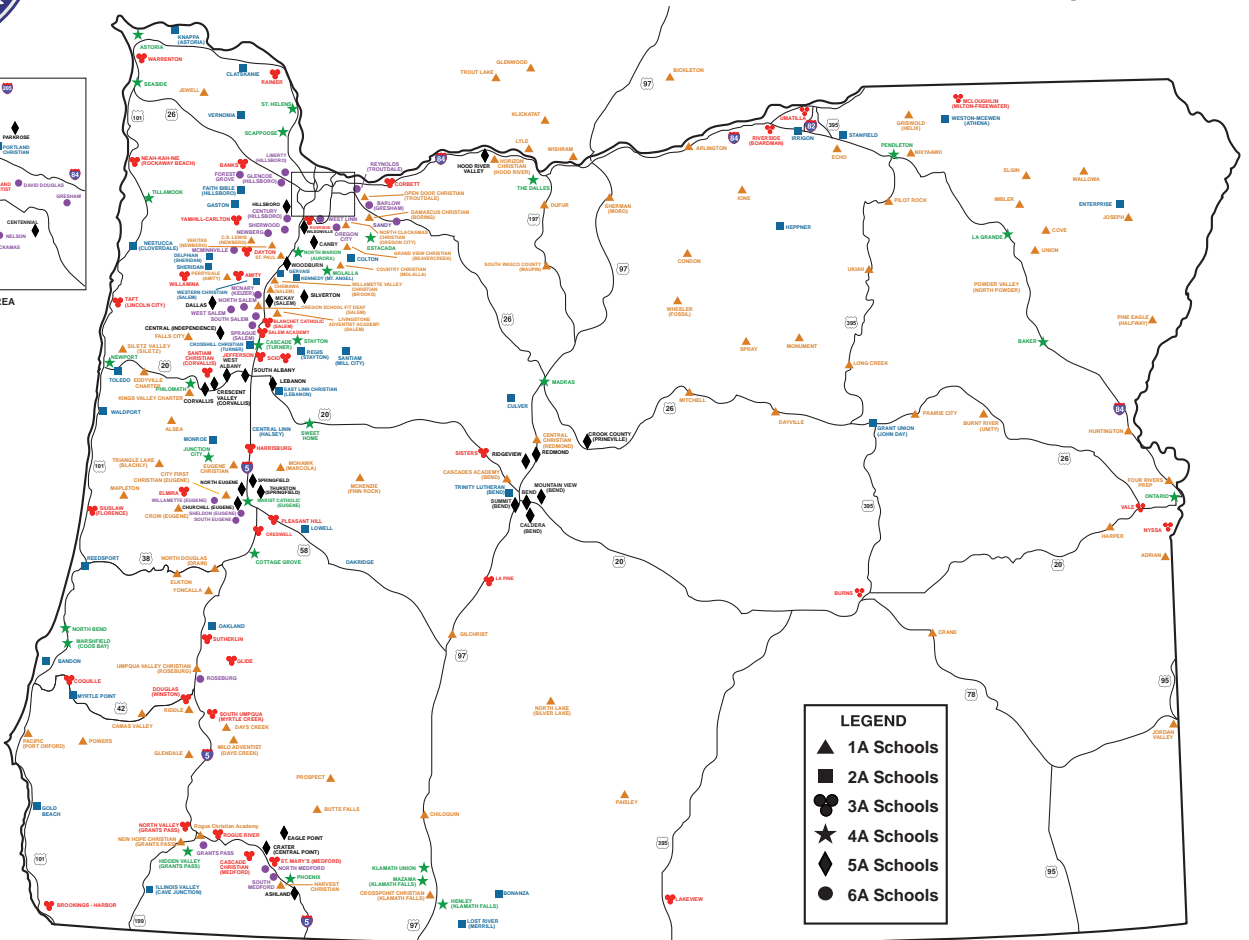

3A 310-146	48	2A 145-75	40	1A 74-	98	1A (cont.) 74-	
3A-1 - Lewis & Clark League	8	2A-1 - Northwest League	8	1A-1 - The Valley 10 League	13	1A-5 - Mountain Valley League	11
Catlin Gabel Eagles	243	Clatskanie Tigers	118	Country Christian Cougars	68	Butte Falls Loggers	18
De La Salle North Catholic Knights	158	Columbia Christian Knights	65	Damascus Christian Eagles	53	Cascades Academy Steelhead	42
Horizon Christian Hawks (TUAL)*	150	Faith Bible Falcons	123	Grand View Christian Eagles	60	Central Christian Tigers	51
Oregon Episcopal Aardvarks	248	Gaston Greyhounds	114	Life Christian Lions	27	Chiloquin Panthers	64
Portland Adventist Cougars	143	Knappa Loggers	90	Mannahouse Academy Lions	73	Crosspoint Christian Warriors	49
Riverside (WLVV) Raptors	131	Nestucca Bobcats	92	North Clackamas Christian Saints	72	Gilchrist Grizzlies	46
Valley Catholic Valiants	297	Portland Christian Royals	106	Open Door Christian Huskies	55	Harvest Christian Nighthawks	18
Westside Christian Eagles*	224	Vernonia Loggers	122	Portland Waldorf Wolfpack	49	North Lake Cowboys	43
				Southwest Christian Wildcats	74	Paisley Broncos	13
3A-2 - Coastal Range League	7	2A-2 - Tri-River Conference	8	St. Stephens Academy	48	Prospect Cougars	44
Banks Braves	281	Colton Vikings	130	Trinity Academy Thunder	49	Rogue Valley Adventist Red Tail Hawks	31
Corbett Cardinals	238	Delphian School Dragons	94	Tualatin Valley Academy Eagles	19		
Neah-Kah-Nie Pirates	151	Gervais Cougars**	177	Valor Christian Knights	60		
Rainier Columbians	156	Kennedy Trojans	132			1A-6 - Big Sky League	16
Riverdale Mavericks	147	Regis Rams	85	1A-2 - Casco League	10	Arlington Honkers	31
Warrenton Warriors	200	Santiam Wolverines	98	C.S. Lewis Watchmen	53	Bickleton Pirates	15
Yamhill-Carlton Tigers	192	Sheridan Spartans	137	Chemawa Braves	74	Condon Blue Devils	32
		Western Christian Pioneers*	94	Falls City Mountaineers	27	Dufur Rangers	57
3A-3 - PacWest Conference	9	2A-3 - Valley Coast Conference	6	Jewell Bluejays	14	Glenwood Eagles	15
Amity Warriors	185	Central Linn Cobras	118	Livingstone Adventist Academy Lions	38	Horizon Christian Hawks (HR)	57
Blanchet Catholic Cavaliers	165	Crosshill Christian Eagles	103	Oregon School f/t Deaf Panthers	23	Ione Cardinals	28
Dayton Pirates	164	East Linn Christian Eagles	86	Perrydale Pirates	65	Klickitat Vandals	17
Jefferson Lions	141	Monroe Dragons	77	St. Paul Buckaroos	71	Lyle Cougars	33
Salem Academy Crusaders	168	Toledo Boomers	116	Veritas School Vanguard	27	Mitchell Loggers	13
Santiam Christian Eagles	187	Waldport Irish	116	Willamette Valley Christian Warriors	45	Sherman Huskies	53
Scio Loggers	156			1A-3 - Mountain West League	11	South Wasco County Redsides	42
Taft Tigers	291	2A-4 - Blue Mountain Conference	6	Aalsea Wolverines	29	Spray Eagles	20
Williamina Bulldogs	153	Enterprise Outlaws	98	Crow Cougars	47	Trout Lake Mustangs	51
3A-4 - Mountain Valley Conference	6	Grant Union Prospectors	93	Eddyville Charter Eagles	32	Wheeler Falcons	16
Creswell Bulldogs	243	Heppner Mustangs	83	Eugene Christian Lions	17	Wishram Indians	12
Elmira Falcons	299	Irrigon Knights	139	Kings Valley Charter Eagles	31	1A-7 - Old Oregon League	12
Harrisburg Eagles	146	Stanfield Tigers	94	Mapleton Sailors	22	Cove Leopards	74
La Pine Hawks	245	Weston-McEwen Tiger Scots	122	McKenzie Eagles	26	Echo Cougars	63
Pleasant Hill Billies	216	2A-5 - Sunset Conference	6	Mohawk Mustangs	61	Elgin Huskies	67
Sisters Outlaws	280	Bandon Tigers	122	Northwest Christian Academy Warriors	15	Griswold Grizzlies	39
3A-5 - Far West League	6	Gold Beach Panthers	72	Siletz Valley Warriors	38	Imbler Panthers	76
Coquille Red Devils	198	Illinois Valley Cougars**	179	Triangle Lake Lakers	51	Joseph Eagles	62
Douglas Trojans	267	Myrtle Point Bobcats	88	1A-4 - Skyline League	13	Niyaaavii Eagles	40
Glide Wildcats	145	Oakland Oakers	129	Camas Valley Hornets	36	Pilot Rock Rockets	65
Siuslaw Vikings	229	Reedsport Brave	111	Days Creek Wolves	39	Pine Eagle Spartans	37
South Umpqua Lancers	290	2A-6 - East Cascades Conference	6	Elkton Elks	51	Powder Valley Badgers	54
Sutherlin Bulldogs	264	Bonanza Antlers	77	Glendale Pirates	53	Union Bobcats	72
3A-6 - Eastern Oregon League	6	Culver Bulldogs	131	Milo Adventist Academy Mustangs	60	Wallowa Cougars	41
Burns Hillanders	158	Lost River Raiders	92	New Hope Christian Warriors	51	1A-8 - High Desert League	12
McLoughlin Pioneers	279	Lowell Devils	88	North Douglas Warriors	70	Adrian Antelopes	50
Nyssa Bulldogs	161	Oakridge Warriors	73	Pacific Pirates	37	Burnt River Bulls	18
Riverside Pirates	200	Trinity Lutheran Saints	104	Powers Cruisers	20	Crane Mustangs	67
Umatilla Vikings	241			Riddle Irish	61	Dayville Tigers	12
Vale Vikings	169			Rogue Christian Academy Eagles	61	Four Rivers Charter Falcons	53

2025-26 Membership